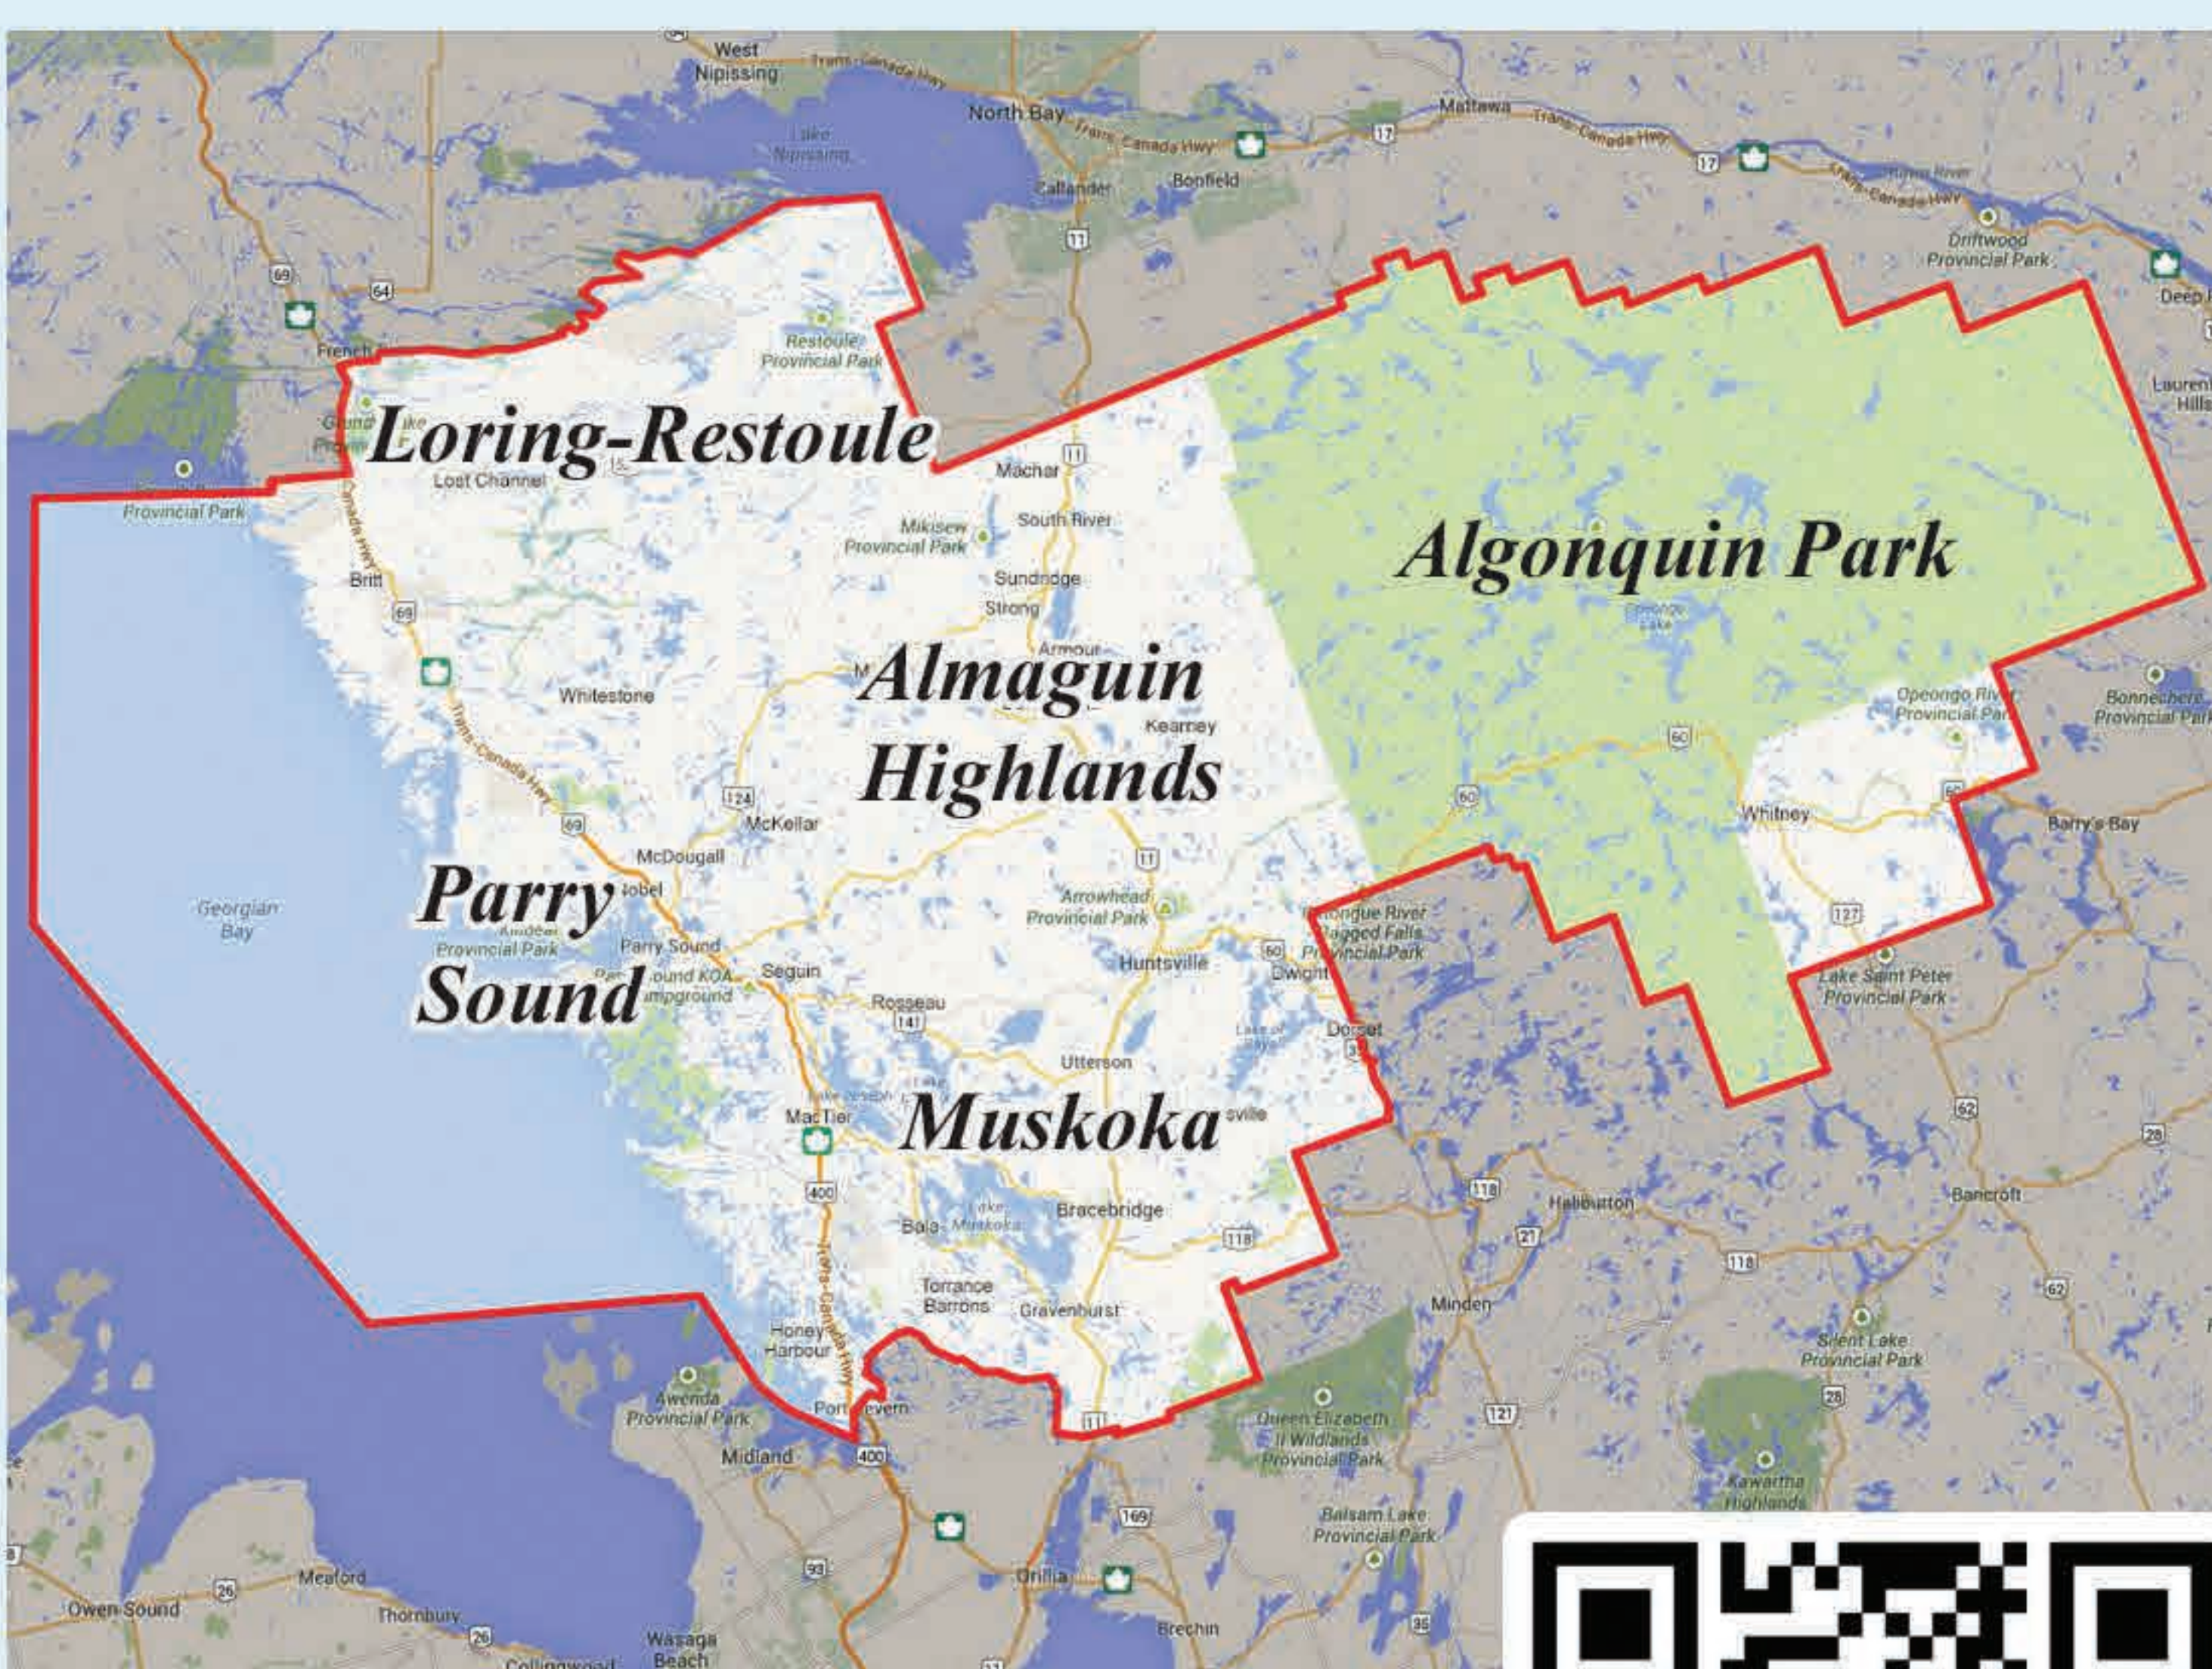

EXPLORE THE EDGE

Welcome to Explorers' Edge!

Thank you for registering on Facebook to visit the region. Please accept these cash vouchers to use at any of the following list of businesses in Algonquin Park, the Almaguin Highlands, Loring-Restoule, Muskoka and Parry Sound! To find out about other programs like this be sure to continue to follow us on Facebook.

Attraction Providers

Algonquin Park

Algonquin Outfitters - *Oxtongue Lake*
Chocpaw Expeditions - *South River*
The Mad Musher - *Whitney*

Almaguin Highlands

Dee's Bistro - *Burk's Falls*
Dog Sled Tours at Woodland Echoes - *Magnetawan*
Iron Skillet Restaurant - *Kearney*
Summer's Attic - *Magnetawan*
The Swiss Country House Restaurant - *Ahmic Harbour*
The Wooden Roo - *Burk's Falls*

Loring - Restoule

Jake's Place Restaurant - *Port Loring*

Parry Sound

Arizona Grill and Patio - *Parry Sound*
Stockey Centre - *Parry Sound*
White Squall - *Parry Sound*

For a map showing the locations of participating attractions and restaurants see <http://goo.gl/dQIOoY>