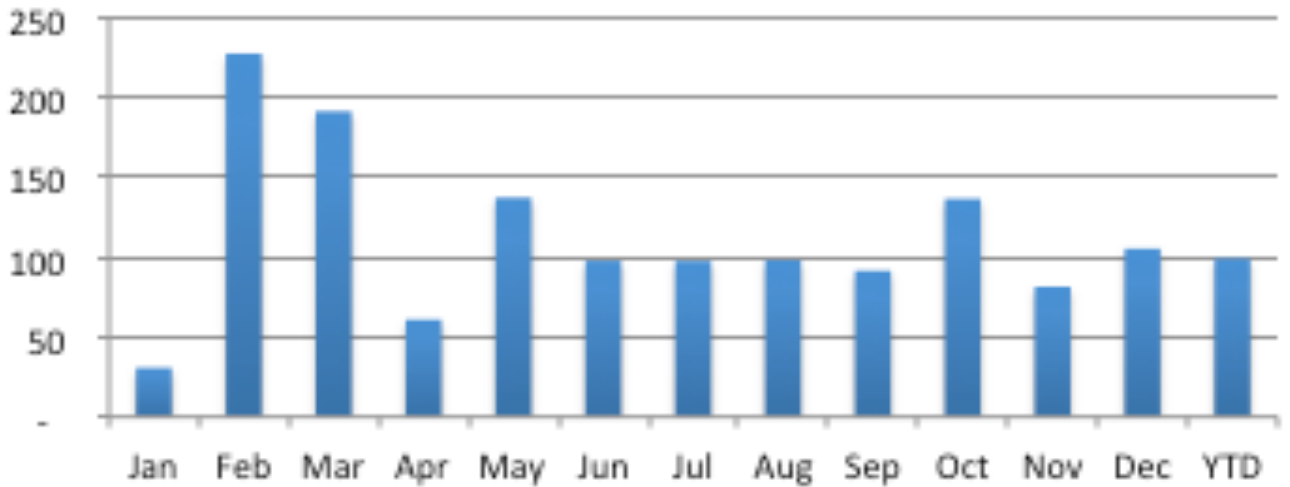

Total Day Use Visitors

Total Camper Nights

Total Day Use Visitors

Total Camper Nights

Attractions Index by Month

Attractions Index by Quarter

Would you recommend Explorers` Edge to family and friends?

How satisfied are you with Explorers` Edge on each of the following?