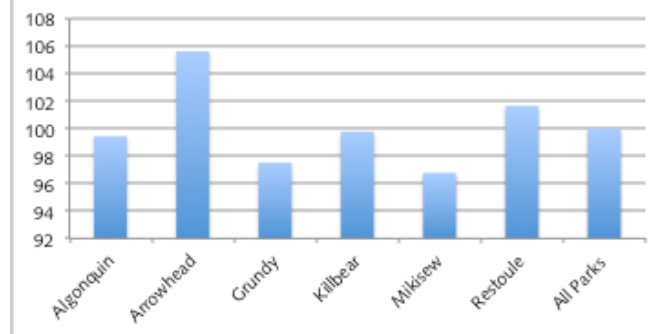

Total Day Use Visitors

Total Camper Nights

Total Day Use Visitors

Total Camper Nights

Attractions Index by Month

Attractions Index by Quarter

Would you recommend Explorers` Edge to family and friends?

How satisfied are you with Explorers` Edge on each of the following?