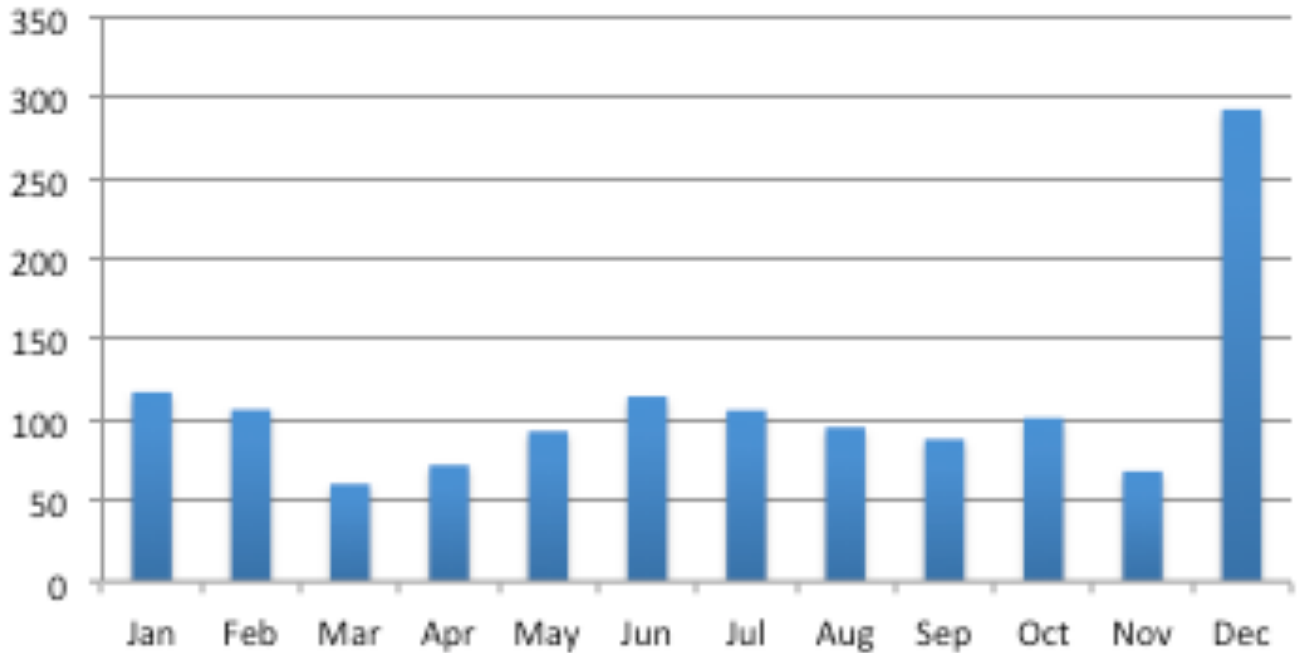

Days of Precipitation

Total Precipitation (MM)

HST Index by Month (2013 versus 2012)

HST Index by Quarter (2013 versus 2012)

Room Occupancy

Revenue Per Room

Total Day Use Visitors

Total Camper Nights

Total Day Use Visitors

Total Camper Nights

Total Day Use Visitors

Total Camper Nights

Attractions Index by Month

Attractions Index by Quarter

Would you recommend Explorers` Edge to family and friends?

How satisfied are you with Explorers` Edge on each of the following?