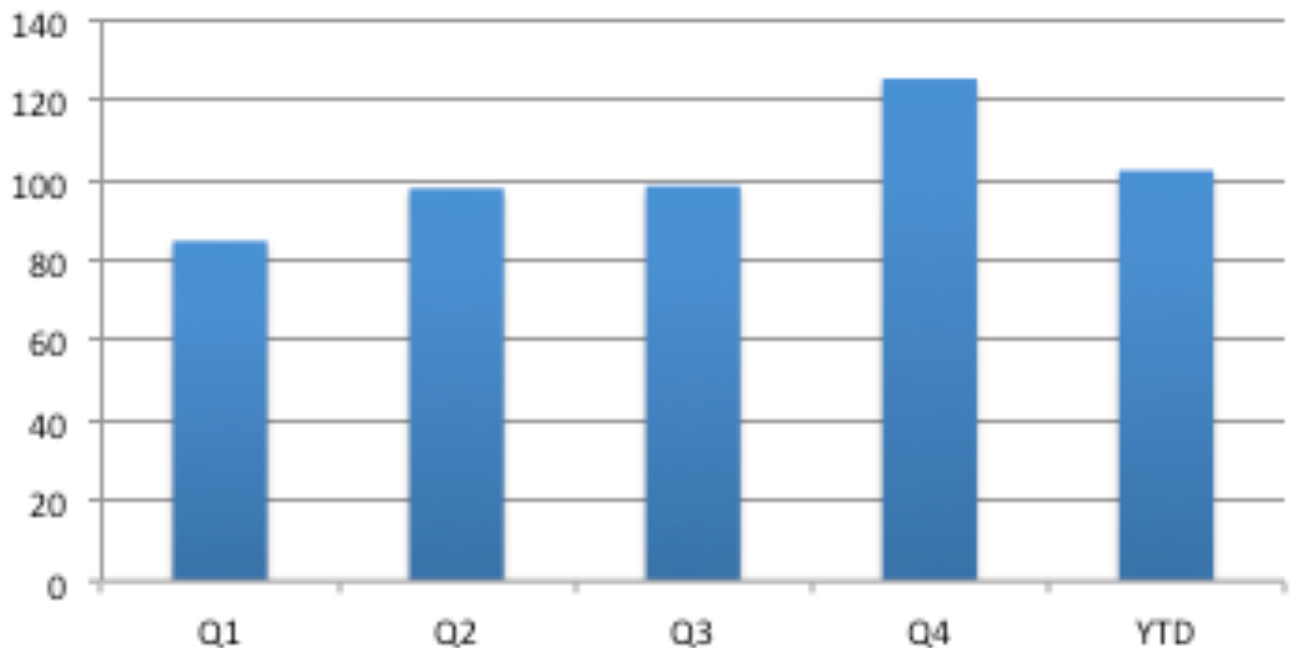

Days of Precipitation

Total Precipitation (MM)

HST Index by Month (2013 versus 2012)

HST Index by Quarter (2013 versus 2012)

Room Occupancy

Revenue Per Room

Total Day Use Visitors

Total Camper Nights