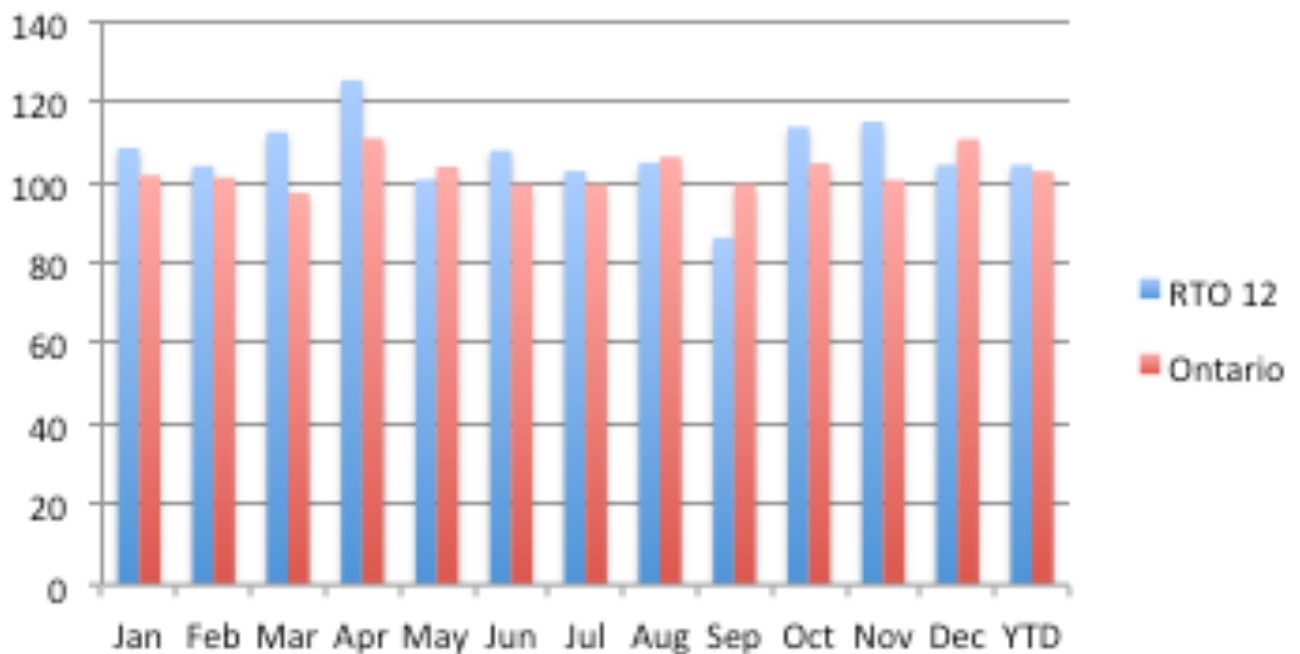

Days of Precipitation

Total Precipitation (MM)

HST Index by Month (2013 versus 2012)

HST Index by Quarter (2013 versus 2012)

Room Occupancy

Revenue Per Room

Total Day Use Visitors

Total Camper Nights