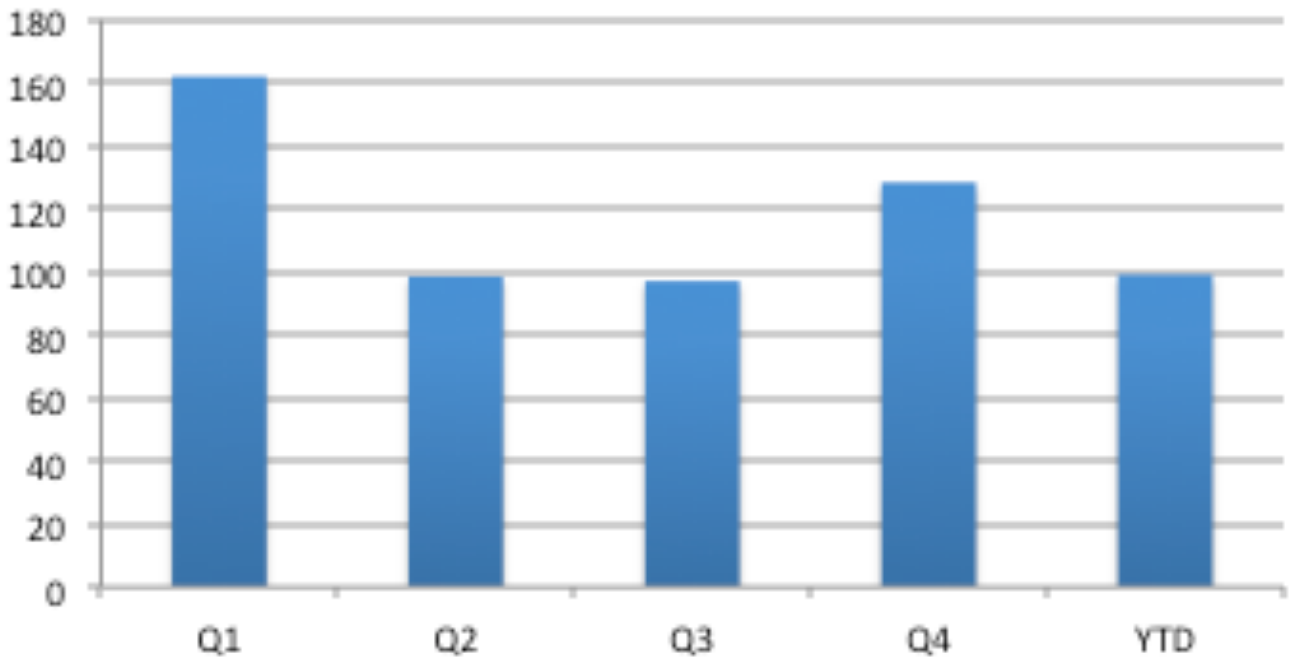

Total Day Use Visitors

Total Camper Nights

Total Day Use Visitors

Total Camper Nights

Attractions Index by Month

Attractions Index by Quarter

Would you recommend Explorers` Edge to family and friends?

How satisfied are you with Explorers` Edge on each of the following?