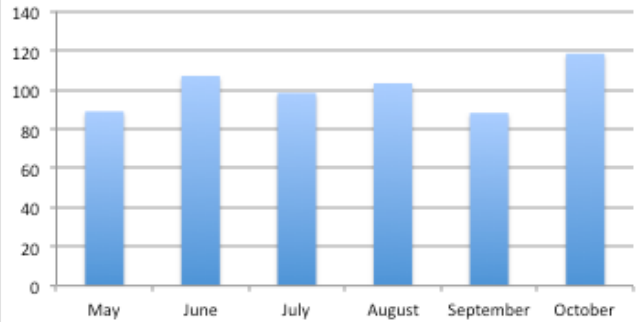

Days of Precipitation

Total Precipitation (MM)

HST Index by Month (2013 versus 2012)

HST Index by Quarter (2013 versus 2012)

Room Occupancy

Revenue Per Room

Total Day Use Visitors

Total Camper Nights

Total Day Use Visitors

Total Camper Nights

Total Day Use Visitors

Total Camper Nights

Attractions Index by Month

Attractions Index by Quarter

Would you recommend Explorers` Edge to family and friends?

How satisfied are you with Explorers` Edge on each of the following?