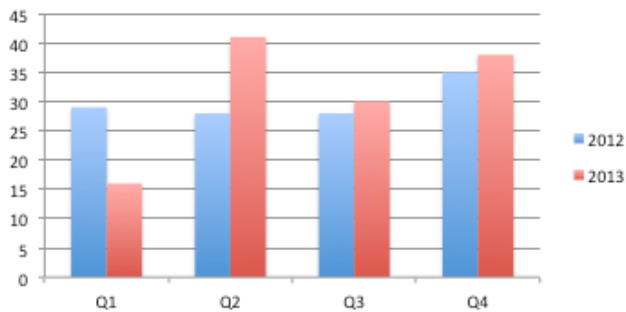

Weather Index

Average Temperature

-0.8°C
(1.7°C in 2012)

Days of Precipitation

38
(35 in 2012)

Total Precipitation

311 MM
(207 in 2012)

Average Temperature

Days of Precipitation

Total Precipitation (MM)

HST Index by Month (2013 versus 2012)

HST Index by Quarter (2013 versus 2012)

Room Occupancy

Revenue Per Room

Total Day Use Visitors

Total Camper Nights