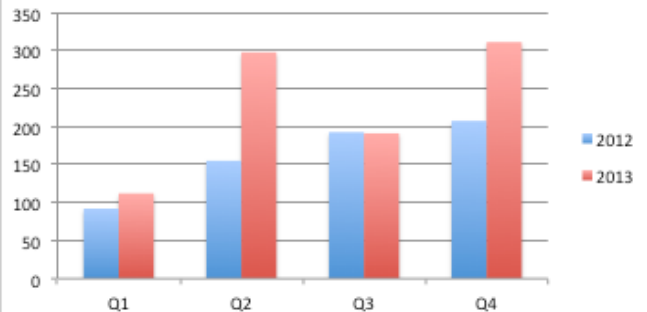

Weather Index

Average Temperature

-0.8°C
(1.7°C in 2012)

Days of Precipitation

38
(35 in 2012)

Total Precipitation

311 MM
(207 in 2012)

Average Temperature

Days of Precipitation

Total Precipitation (MM)

HST Index by Month (2013 versus 2012)

HST Index by Quarter (2013 versus 2012)

Room Occupancy

Revenue Per Room

Total Day Use Visitors

Total Camper Nights