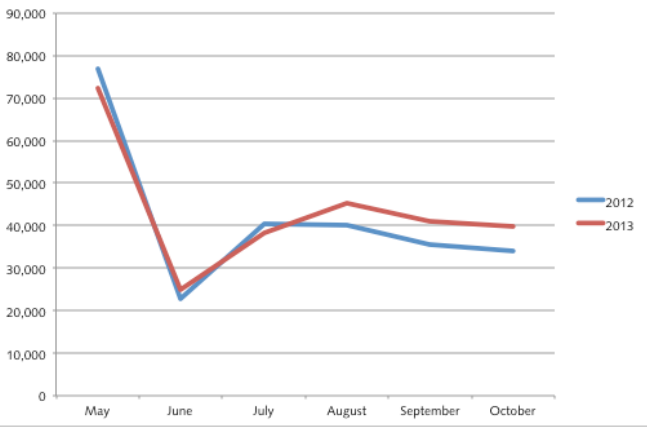

Weather Index

Average Temperature

-0.8°C
(1.7°C in 2012)

Days of Precipitation

38
(35 in 2012)

Total Precipitation

311 MM
(207 in 2012)

Average Temperature

Days of Precipitation

Total Precipitation (MM)

HST Index by Month (2013 versus 2012)

HST Index by Quarter (2013 versus 2012)

Room Occupancy

Revenue Per Room

Total Day Use Visitors

Total Camper Nights

Total Day Use Visitors

Total Camper Nights

Total Day Use Visitors

Total Camper Nights

Attractions Index by Month

Attractions Index by Quarter

Would you recommend Explorers` Edge to family and friends?

How satisfied are you with Explorers` Edge on each of the following?