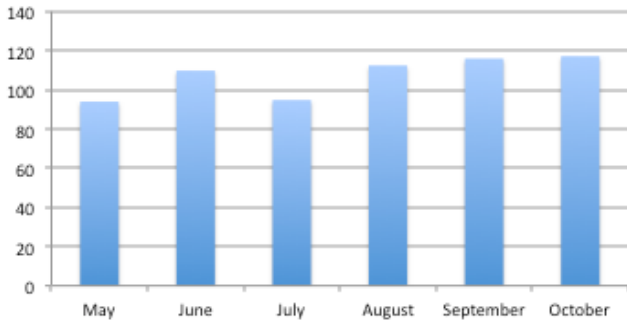

Days of Precipitation

Total Precipitation (MM)

HST Index by Month (2013 versus 2012)

HST Index by Quarter (2013 versus 2012)

Room Occupancy

Revenue Per Room

Total Day Use Visitors

Total Camper Nights

Total Day Use Visitors

Total Camper Nights

Total Day Use Visitors

Total Camper Nights

Attractions Index by Month

Attractions Index by Quarter

Would you recommend Explorers` Edge to family and friends?

How satisfied are you with Explorers` Edge on each of the following?