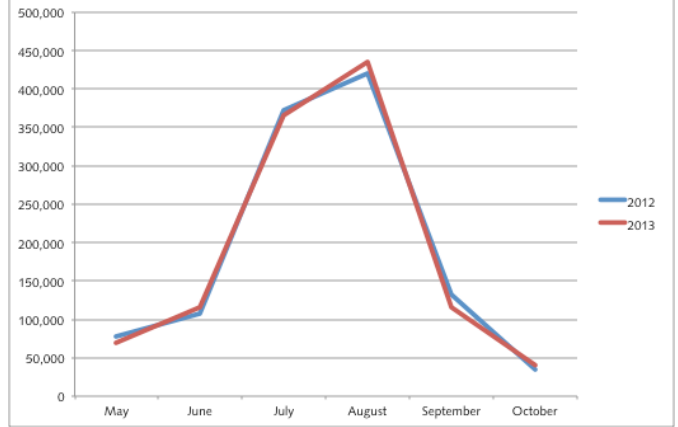

Weather Index

Average Temperature

-0.8°C
(1.7°C in 2012)

Days of Precipitation

38
(35 in 2012)

Total Precipitation

311 MM
(207 in 2012)

Average Temperature

Days of Precipitation

Total Precipitation (MM)

HST Index by Month (2013 versus 2012)

HST Index by Quarter (2013 versus 2012)

Room Occupancy

Revenue Per Room

Total Day Use Visitors

Total Camper Nights

Total Day Use Visitors

Total Camper Nights

Total Day Use Visitors

Total Camper Nights

Attractions Index by Month

Attractions Index by Quarter

Would you recommend Explorers` Edge to family and friends?

How satisfied are you with Explorers` Edge on each of the following?