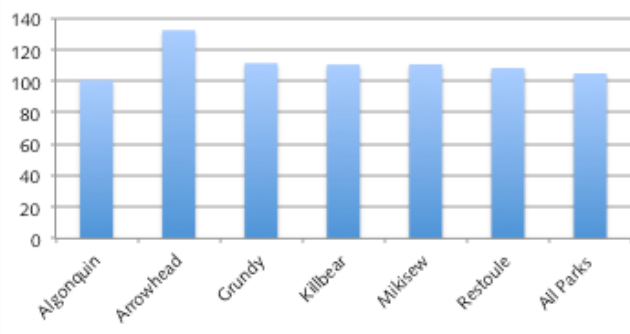

Attractions Index by Month

Total Day Use Visitors