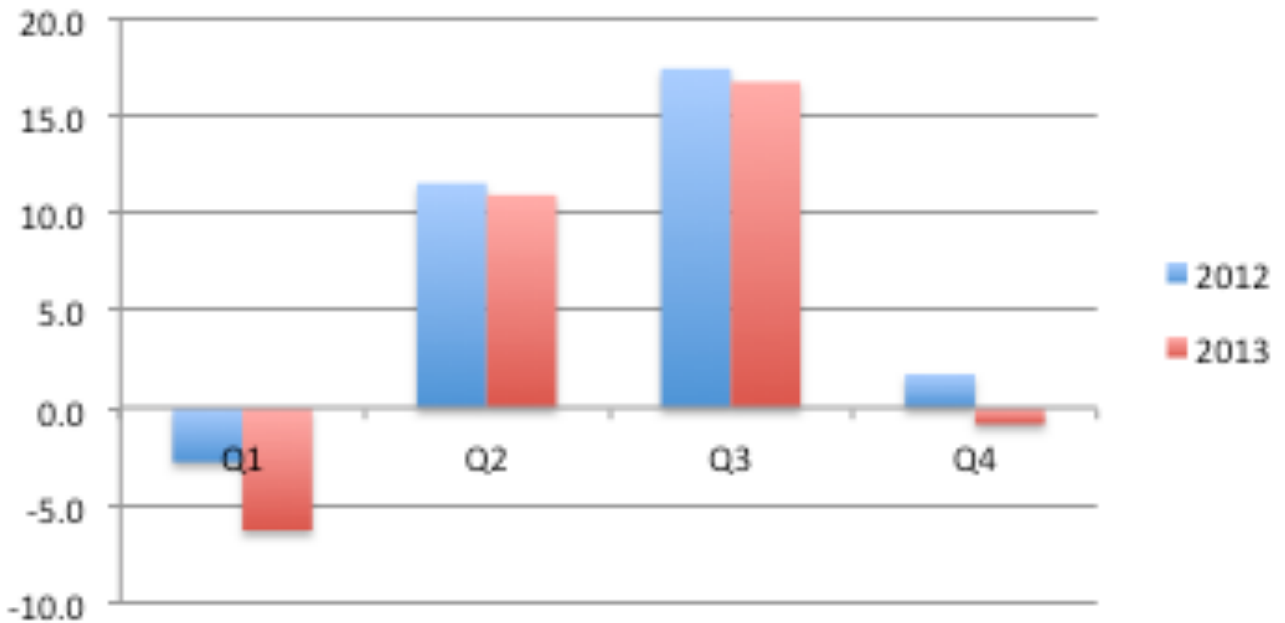

Weather Index

Average Temperature

-0.8°C
(1.7°C in 2012)

Days of Precipitation

38
(35 in 2012)

Total Precipitation

311 MM
(207 in 2012)

Average Temperature

Days of Precipitation

Total Precipitation (MM)

HST Index by Month (2013 versus 2012)

HST Index by Quarter (2013 versus 2012)

Room Occupancy

Revenue Per Room

Total Day Use Visitors

Total Camper Nights