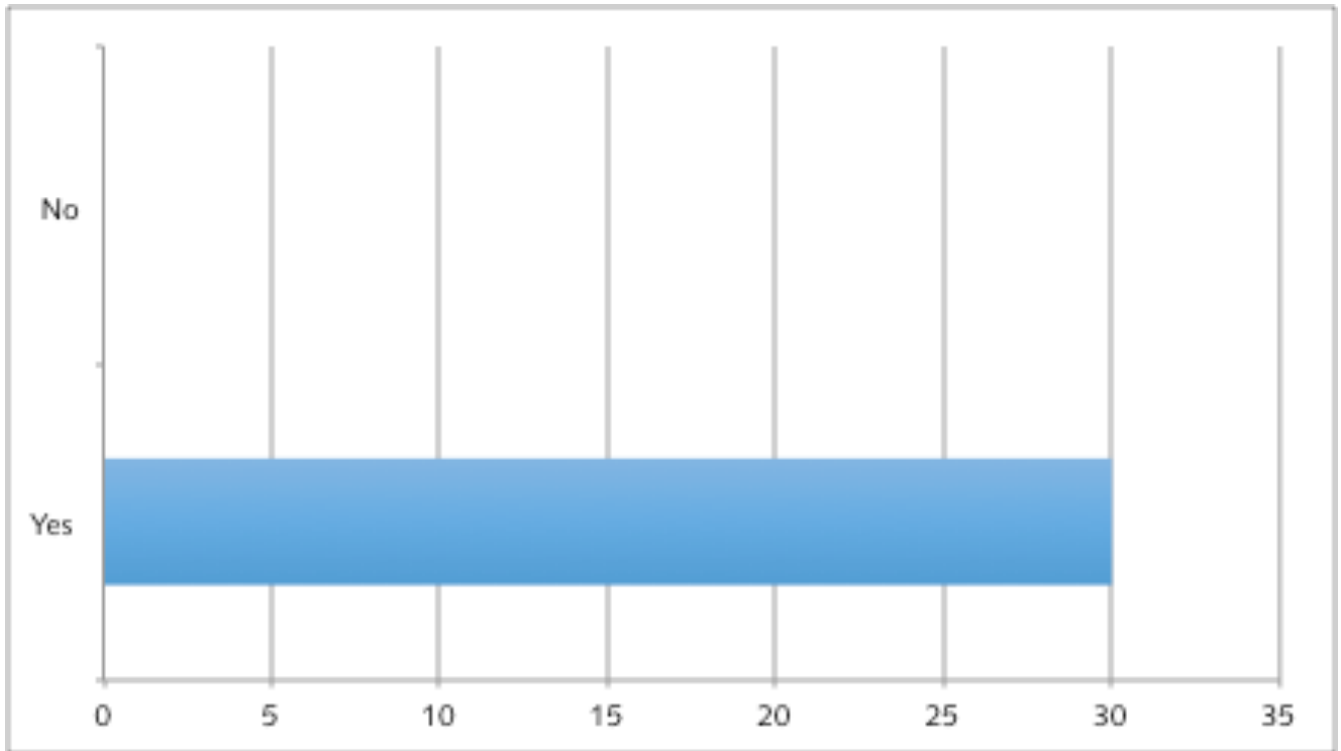

Total Day Use Visitors

Total Camper Nights

Total Day Use Visitors

Total Camper Nights

Attractions Index by Month

Attractions Index by Quarter

Would you recommend Explorers` Edge to family and friends?

How satisfied are you with Explorers` Edge on each of the following?