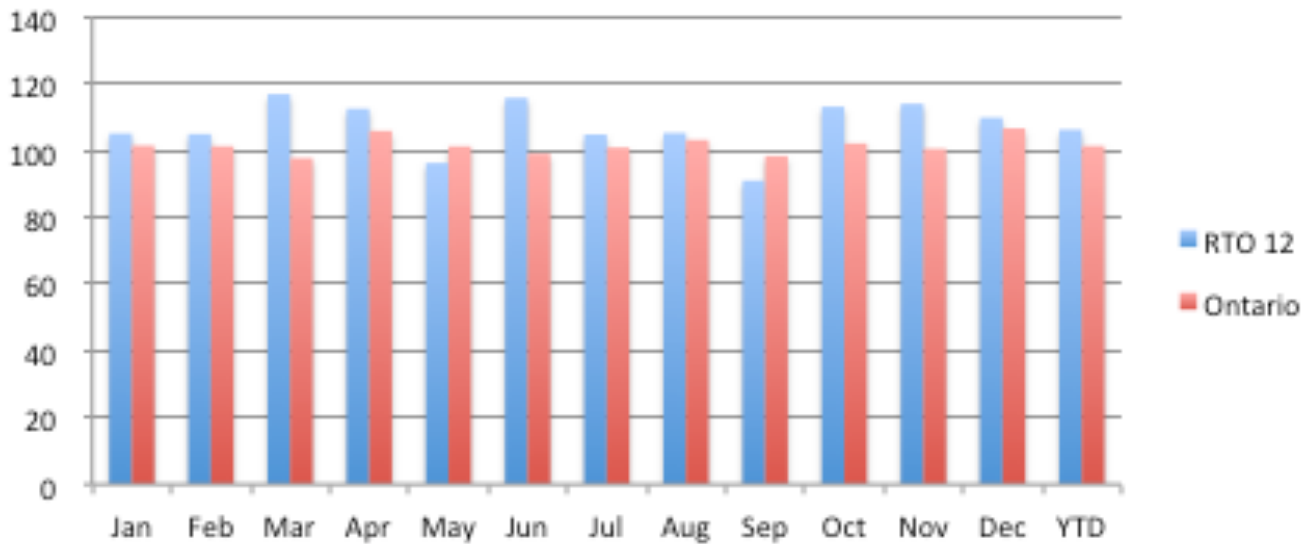

Days of Precipitation

Total Precipitation (MM)

HST Index by Month (2013 versus 2012)

HST Index by Quarter (2013 versus 2012)

Room Occupancy

Revenue Per Room

Total Day Use Visitors

Total Camper Nights

Total Day Use Visitors

Total Camper Nights

Total Day Use Visitors

Total Camper Nights

Attractions Index by Month

Attractions Index by Quarter

Would you recommend Explorers` Edge to family and friends?

How satisfied are you with Explorers` Edge on each of the following?